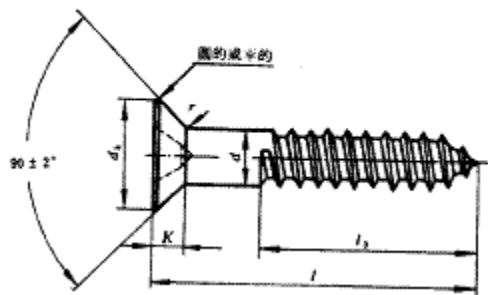

GB951

十字槽沉头木螺钉

Cross recessed countersunk head wood screws

GB 951—86

代替 GB 951—76

8.3